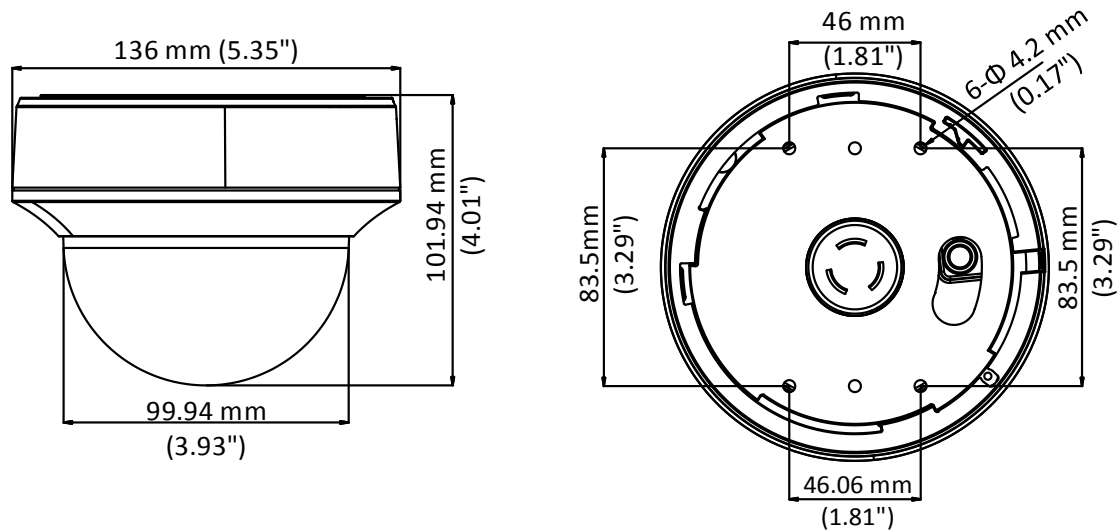

DS-2CC52D9T-AITZE

2 MP Ultra-Low Light PoC Dome Camera

Key Features

- 2 MP high performance COMS
- Ultra-Low Light Pro
- 1920 × 1080 resolution
- Auto focus, 2.8 mm to 12 mm motorized vari-focal lens
- 120 dB true WDR, 3D DNR
- EXIR 2.0, smart IR, up to 40 m IR distance
- Dual outputs: 1 HD analog output/1 CVBS output
- PoC.at, smart voltage detection
- 1 alarm in/out
- Up the Coax (HIKVISION-C)

Specification

Camera	
Image Sensor	2.0 megapixel progressive scan CMOS
Signal System	PAL/NTSC
Effective Resolution	1920 (H) × 1080 (V)
Frame Rate	PAL: 1080p@25fps NTSC: 1080p@30fps
Min. Illumination	0.003 Lux@(F1.2, AGC ON), 0 Lux with IR
Shutter Time	PAL: 1/25 s to 1/50,000 s NTSC: 1/30 s to 1/50,000 s
Slow Shutter	Max.: 30 times
Lens	2.8 mm to 12 mm
Horizontal Field of View	32.1° to 98°
Lens Mount	Φ14
Auto Iris	Support
Day & Night	IR cut filter
Angle Adjustment	Pan: 0° to 340°, Tilt: 0° to 75°, Rotate: 0° to 355°
Synchronization	Internal synchronization
WDR	> 120 dB
Menu	
AGC	Support
Day/Night Mode	Auto/Color/BW (White & Black)
White Balance	ATW/AWC-SET/MANUAL
Privacy Mask	ON/OFF, 8 programmable privacy masks
Motion Detection	4 programmable motion areas
Backlight Compensation	WDR/BLC/HLC/OFF
2D & 3D DNR	ON/OFF
Voltage Detection	Support
Scene	Indoor/outdoor/indoor1/low light
Functions	Defog, Mirror, Defective Pixel Correction, Sharpness, Camera Title
Interface	
Video Output	1 HD analog output/1 Vp-p composite output (75Ω/BNC)
Alarm	1 alarm in/out
General	
Operating Conditions	-40° C to 60° C (-40° F to 140° F), humidity: 90% or less (no condensation)
Power Supply	24 VAC/12 VDC ±30%/PoC.at
Power Consumption	Max.: 6 W
Material	Plastic
IR Distance	Up to 40 m
Communication	Up the coax, Protocol: HIKVISION-C
Dimensions	Φ 136 mm × 101.9 mm (5.35" × 4.01")
Weight	Approx. 800 g (1.76 lb.)

Order Model

DS-2CC52D9T-AITZE

Dimensions

Accessories

DS-1271ZJ-I30

Pendant Mounting Bracket

DS-1273ZJ-I30

Wall Mounting Bracket