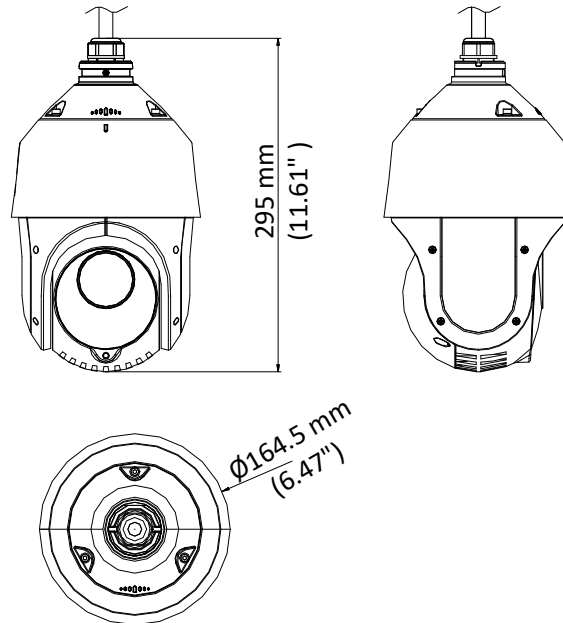

Order Model

DS-2AE4215TI-D

Dimensions