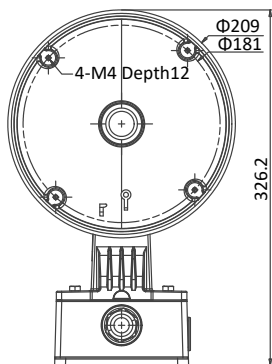

DS-1273ZJ-DM30-B

Wall Mounting Bracket for Dome Camera

Features

- Aluminum alloy material with surface spray treatment
- Waterproof design
- Design of cap is for convenient wiring

Dimension

Unit: mm

Available Model

DS-1273ZJ-DM30-B

Parameters

Model	DS-1273ZJ-DM30-B
Parameters	Wall Mounting Bracket for Dome Camera
Appearance	Hikvision White
Material	Aluminum Alloy
Dimension	Φ209×243×326mm
Weight	2500g

Notes

- The bracket should be installed on flat wall
- Waterproof rubber is necessary for outdoor application
- The wall must be capable of supporting over 3 times as much as the total weight of the camera and the mount.
- The maximum load capacity of the bracket is 3KG