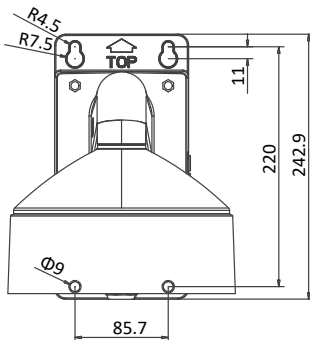

DS-1273ZJ-DM30-B

Wall Mounting Bracket for Dome Camera

Features

- Aluminum alloy material with surface spray treatment
- Waterproof design
- Design of cap is for convenient wiring

Dimension

Unit: mm

Available Model

DS-1273ZJ-DM30-B

Parameters

Model	DS-1273ZJ-DM30-B
Parameters	Wall Mounting Bracket for Dome Camera
Appearance	Hikvision White
Material	Aluminum Alloy
Dimension	Φ209×243×326mm
Weight	2500g

Notes

- The bracket should be installed on flat wall
- Waterproof rubber is necessary for outdoor application
- The wall must be capable of supporting over 3 times as much as the total weight of the camera and the mount.
- The maximum load capacity of the bracket is 3KG