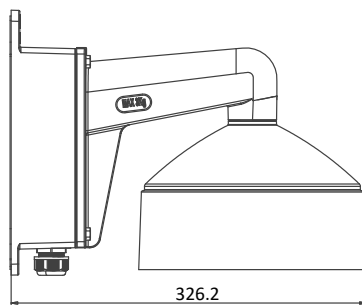

DS-1273ZJ-DM30-B

Wall Mounting Bracket for Dome Camera

Features

- Aluminum alloy material with surface spray treatment
- Waterproof design
- Design of cap is for convenient wiring

Dimension

Unit: mm

Available Model

DS-1273ZJ-DM30-B

Parameters

Model	DS-1273ZJ-DM30-B
Parameters	Wall Mounting Bracket for Dome Camera
Appearance	Hikvision White
Material	Aluminum Alloy
Dimension	Φ209×243×326mm
Weight	2500g

Notes

- The bracket should be installed on flat wall
- Waterproof rubber is necessary for outdoor application
- The wall must be capable of supporting over 3 times as much as the total weight of the camera and the mount.
- The maximum load capacity of the bracket is 3KG