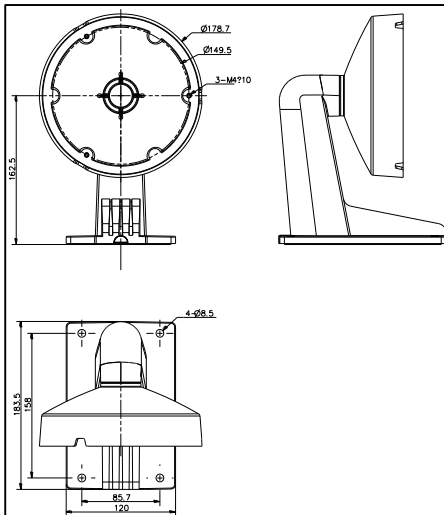

DS-1273ZJ-DM25(M1)

Wall Mount Bracket for
Dome Camera

Features:

- Aluminum alloy material with surface spray treatment
- Waterproof design
- Design of cap is for convenient wiring

Dimension:

Order Model:

DS-1273ZJ-DM25(M1)

Parameter:

Model	DS-1273ZJ-DM25(M1)
Parameters	Wall Mount Bracket for Dome Camera
Appearance	Hikvision White
Material	Aluminum Alloy
Dimension	250×178×82.5mm
Weight	1105g

Notice:

- The bracket should be installed on flat wall
- Waterproof rubber is necessary for outdoor application
- The wall must be capable of supporting over 3 times as much as the total weight of the camera and the mount.
- The maximum load capacity of the bracket is 4.5KG

Note: The actual bracket may vary from the picture above.