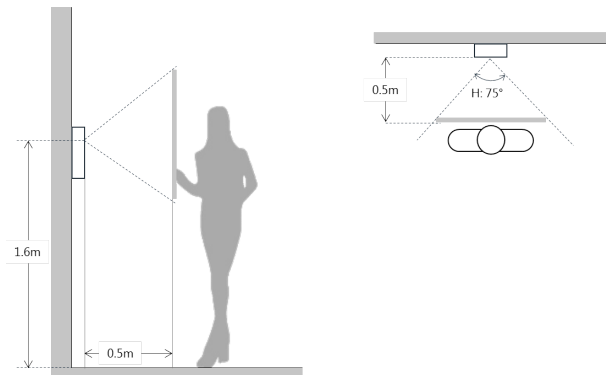

RS485	1
-------	---

Network

Ethernet	10M/100Mbps
Network Protocol	TCP/IP

General

Ingress Protection	IP54, IK07
Tamper Switch	1
Installation	Surface & Flush
Material	Stainless steel
Power	DC 12V
Power Consumption	Standby ≤1W, Work ≤10W
Working Temperature	-40°C~+60°C
Relative Humidity	10%~90%RH
Dimensions	143.0mm×406.0mm×42.0mm
Weight	1.6Kg

Dimensions

View Area

Application