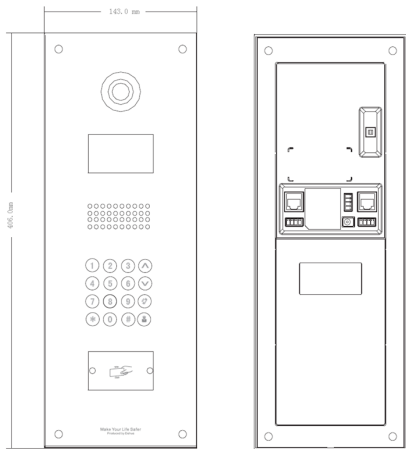

Audio

Audio Compression	G.711
Audio Input	Omnidirectional Mic
Audio Output	Built-in Speaker
Bidirectional Talk	Support Dual-way Bidirectional talk

Display

LCD Screen	3" STN 128x64
------------	---------------

RS485	1
-------	---

Network

Ethernet	10M/100Mbps
Network Protocol	TCP/IP

General

Ingress Protection	IP54, IK07
Tamper Switch	1
Installation	Surface & Flush
Material	Stainless steel
Power	DC 12V
Power Consumption	Standby ≤1W, Work ≤10W
Working Temperature	-40°C~+60°C
Relative Humidity	10%~90%RH
Dimensions	143.0mm×406.0mm×42.0mm
Weight	1.6Kg

Dimensions

View Area

Application