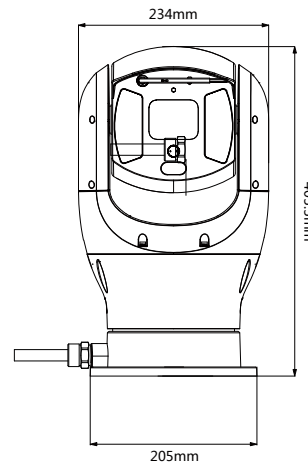

## Construction

Casing	Metal
Dimensions	Φ234(mm) x 205 (mm) x 405.5 (mm)
Net Weight	9.8kg(21.61lb)
Gross Weight	15.5kg(34.17lb)

## Dimensions (mm)

DH-PTZ19245U-IRB-N:

DH-PTZ19245U-IRB-N-B: