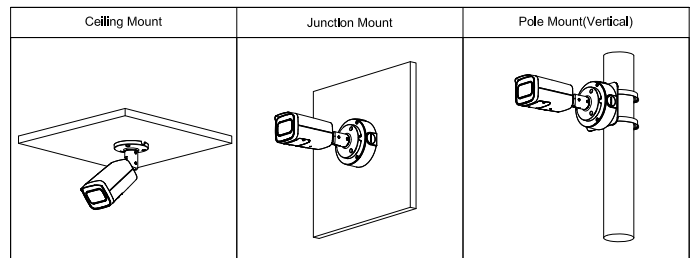

**Accessories**

Optional:

PFA130-E  
Junction  
Box

PFA152-E  
Pole Mount  
Bracket

PFM321D  
12 VDC 1A  
Power Adapter

PFM900-E  
Integrated  
Mount Tester

TF-P100  
MicroSD  
Memory Card

**Dimensions (mm[inch])**