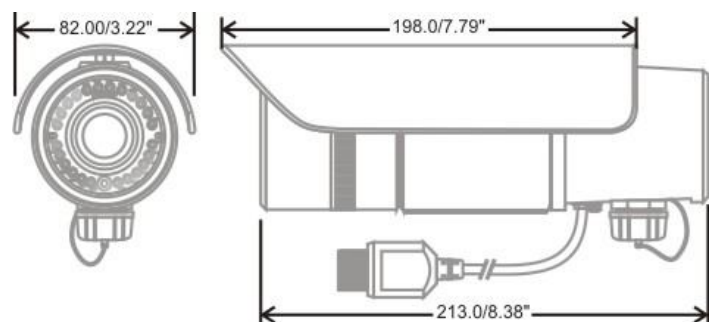

Photo Indication & Dimension Diagram

- 1 IR LED
- 2 LENS
- 3 Light Sensor
- 4 RJ45 Connector 1 (For Ethernet and High Power PoE)
- 5 Antenna Connector
- 6 RJ45 Connector 2 (For Audio in/out, RS485, DIDO)

## OB-130N Series

Camera		Audio	
<b>Hardware System</b>	CPU: 500 MHz Flash: 16M RAM: 128M DDR	<b>Audio Streaming</b>	2-way Audio Support
<b>Image Sensor</b>	Sensor Type : 1/3" 1.3M Sony CMOS Megapixel sensor Sensor Resolution : 1280x1024/HDTV Minimum illumination : 0.2 Lux@F1.3	<b>Audio Compression</b>	G.711, AMR (8 kHz, Mono, PCM)
<b>Lens</b>	<b>OB-130Np/WOB-130Np/GOB-130Np</b> Lens Type: Board Lens Focal Length: 2.8mm~10mm F value: F1.3 View Angle: (H): 100.04° ~27.39° (V): 73.30° ~20.46° (D): 129.10° ~ 34.30 °	<b>Audio Input/ Output</b>	Line input (Unbalanced, 1.4 Vp-p, 1 Vrms) / Line output
Video		General	
<b>Video Image Compression</b>	H.264 / MPEG4 / MJPEG	<b>Communication</b>	Ethernet: one 10/100Mbps RJ-45 IEEE 802.11a/b/g/n compliance ( <b>WOB-130Np</b> ) HSUPA/UMTS 850/1900/2100 ( <b>GOB-130Np</b> ) Supported Protocols: TCP/IP, UDP, ICMP, DHCP, NTP, DNS, DDNS, SMTP, FTP, HTTP, Samba, PPPoE, UPnP, RTP, RTSP, RTCP, Wireless 802.11 a/b/g/n ( <b>WOB-130Np</b> )
<b>Video Setting</b>	Auto Exposure Control: Sport, Normal, Night Vision, User Defined Auto Gain Control: 1X~5X Shuttle Speed: 1/32000 s ~ 1 s	<b>Power Input</b>	High Power PoE / DC48V/0.8A
<b>Image Resolution</b>	<b>1.3M</b> : -1280x1024 @ 25fps <b>1M</b> : -1280x720 @ 30fps	<b>Max. Power Consumption</b>	Max Power Consumption: 25 watts
		<b>Environment</b>	Water Proof: IP67 Operating Temperature: -40°C ~ 60°C (-40°F ~140°F), build in fan and heater Operating Humidity: 10% ~ 80%
		<b>Dimension</b>	70(D) * 166(H) mm
		<b>Weight</b>	<b>OB-130Np</b> - Net: 1100 g/2.43lb <b>WOB/GOB-130Np</b> - Net: 1150 g/2.54lb
		<b>Certification</b>	FCC, CE
		<b>Warranty</b>	Limited 2-year warranty
		<b>Power Input</b>	High Power PoE (802.3at PoE) / DC48V/0.8A