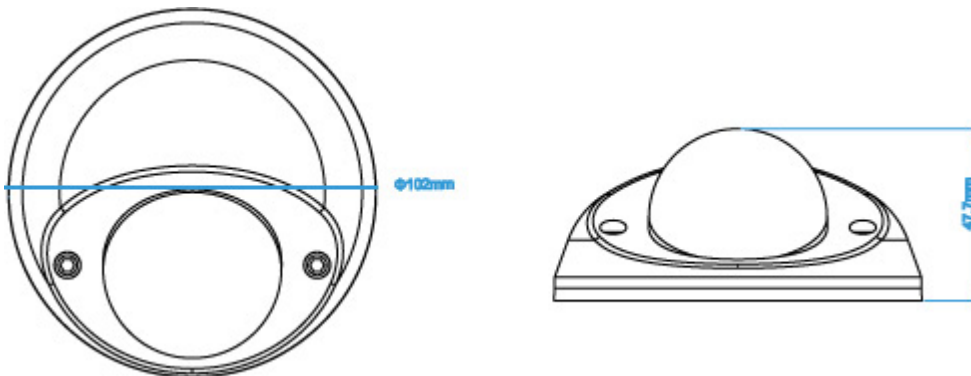

SPECIFICATIONS (CONTINUED)

| ■ General | |
|-----------------------------------|--|
| Shutter Speed | 1/2 to 1/10,000 sec |
| S/N Ratio | More than 48dB (AGC off) |
| Lens | f3.8mm / F1.5 |
| Viewing Angle | 73.2° (Horizontal) / 42.8° (Vertical) / 83.2° (Diagonal) |
| White Balance | ATW |
| AGC | Auto |
| IRIS Mode | AES |
| POE | YES (IEEE 802.3af) |
| External Alarm I/O | YES (1 input / 1 output) |
| MicroSD Card Slot | YES |
| Vandal Resistance | IK08 |
| Operating Temperature | 0°C~40°C |
| Power Source (±10%) | 12V / 1A |
| Current Consumption (±10%) | 312.5mA |
| Power Consumption (±10%) | 4.8W Max (PoE & PoN); 3.75W Max (DC Adapter) |
| ■ Others | |
| Mobile Surveillance | iOS & Android mobile devices |
| Motion Detection | YES |
| Event Notification | FTP / Email / SMS |
| 3-Axis | YES |
| RTC (real-time clock) | YES |
| Digital Pan / Tilt / Zoom | YES |
| Minimum Web Browsing Requirements | <ul style="list-style-type: none"> • Intel core i3 or higher, or equivalent AMD • 2GB RAM • AGP graphics card, Direct Draw, 32MB RAM • Windows 7, Windows Vista & Windows XP, DirectX 9.0 or later • Internet Explorer 7.x or later |

*The specifications are subject to change without notice.

DIMENSIONS

* Dimensional tolerance: ± 5mm