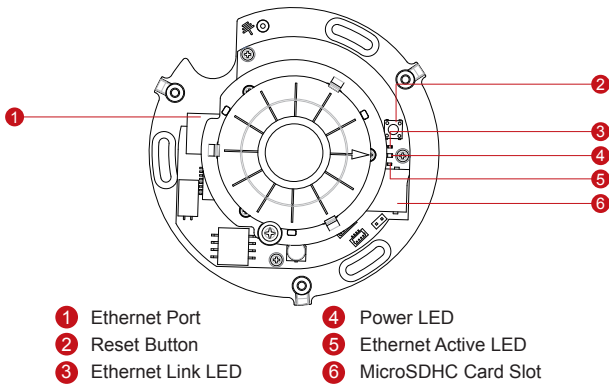

## 5MP Indoor Mini Fisheye Dome with Basic WDR, Fixed lens

- 5 Megapixel
- Hemispheric Fisheye Lens with f1.19 mm/ F2.0
- Basic WDR
- 15 fps at 2592 x 1944
- Vandal Resistant (IK08)

### PHOTO INDICATION

### DIMENSION DIAGRAM

#### • General

|                            |   |
|----------------------------|---|
| Power Source / Consumption | PoE Class 1 (IEEE802.3af) / 2.91W                                     |
| Weight                     | 221 g (0.49 lb)   |
| Dimensions (Ø x H)         | 110 mm x 58 mm (4.3" x 2.3")  |
| Environmental Casing       | Vandal Resistant (IK08); Transparent dome cover                       |
| Mount Type                 | Surface, Gang Box   |
| Starting Temperature       | -10°C ~ 50°C (14°F ~ 122°F)   |
| Operating Temperature      | -10°C ~ 50°C (14°F ~ 122°F)   |
| Operating Humidity         | 10% ~ 85% RH  |
| Approvals                  | CE (EN 55022 Class B, EN 55024), FCC (Part15 Subpart B Class B), IK08 |