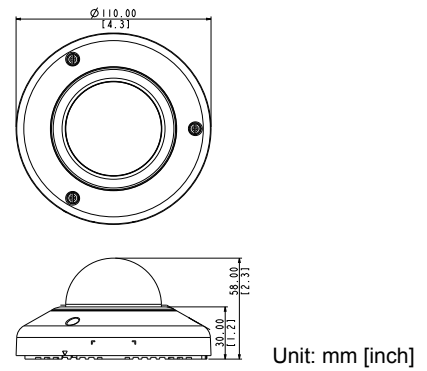

## 5MP Indoor Mini Fisheye Dome with Basic WDR, Fixed lens

- 5 Megapixel
- Hemispheric Fisheye Lens with f1.19 mm/ F2.0
- Basic WDR
- 15 fps at 2592 x 1944
- Vandal Resistant (IK08)

### DIMENSION DIAGRAM

#### • General

|                            |   |
|----------------------------|---|
| Power Source / Consumption | PoE Class 1 (IEEE802.3af) / 2.91W                                     |
| Weight                     | 221 g (0.49 lb)   |
| Dimensions (Ø x H)         | 110 mm x 58 mm (4.3" x 2.3")  |
| Environmental Casing       | Vandal Resistant (IK08); Transparent dome cover                       |
| Mount Type                 | Surface, Gang Box   |
| Starting Temperature       | -10°C ~ 50°C (14°F ~ 122°F)   |
| Operating Temperature      | -10°C ~ 50°C (14°F ~ 122°F)   |
| Operating Humidity         | 10% ~ 85% RH  |
| Approvals                  | CE (EN 55022 Class B, EN 55024), FCC (Part15 Subpart B Class B), IK08 |