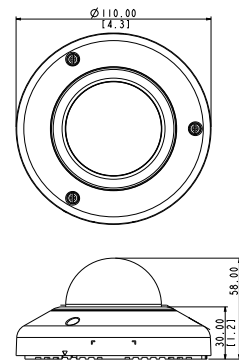

## 3MP Outdoor Mini Fisheye Dome with Superior WDR, Fixed Lens

- 3 Megapixel
- Fixed Lens with f1.19 mm / F2.0
- Superior WDR (110 dB)
- 15 fps at 2048 x 1536
- 180/360° Fisheye View
- Weatherproof (IP68), Vandal Proof (IK10) and Vibration proof

### PHOTO INDICATION

- 1 Power LED
- 2 Memory Card Slot
- 3 Audio Input
- 4 Ethernet Port
- 5 Reset Button

### DIMENSION DIAGRAM

Unit: mm [inch]