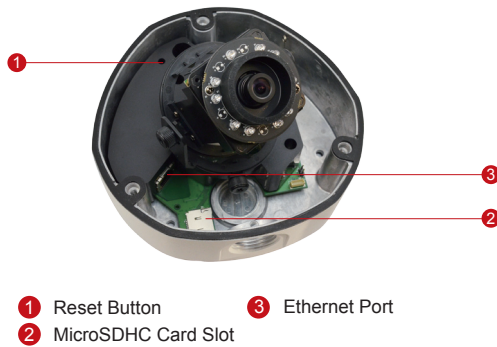

E86

3MP Outdoor Dome with D/N, IR, Superior WDR, Vari-focal lens

- Progressive Scan CMOS
- Day and night function with mechanical IR cut filter
- Minimum illumination 0 lux with IR LED on
- Built-in f2.8~12mm / F1.4 Megapixel vari-focal lens
- 15 fps at 2048 x 1536 resolution
- Selectable H.264 HP, MJPEG compressions with dual streaming
- Video motion detection
- Superior WDR
- Vandal proof IK10 rated and weatherproof IP66 rated casing
- MicroSDHC card slot for local storage
- Powered by PoE Class 2

PHOTO INDICATION

DIMENSION DIAGRAM

Unit: mm [inch]

ACCESSORY OPTIONS

Dome Cover

PDCX-1101

4-inch, smoke, vandal proof

Popular Mounting Solutions

PRODUCT SPECIFICATION**E86****• Device**

Device Type	Outdoor Dome Camera
Image Sensor	Progressive Scan CMOS
Sensor Size	1/3"
Day / Night	Yes
Minimum Illumination	Color: 0.1 lux at F1.4 (30 IRE, 2400°K); B/W: 0 lux (IR LED on)
Color to B/W switch	ISP based switch, configurable
Mechanical IR Cut Filter	Yes
IR Sensitivity Range	700~1100nm
IR LED	IR LED x 15 (850nm)
IR Working Distance	15 m (0 lux, 30 IRE, Max exposure gain)
Electronic Shutter	1/5 ~ 1/2,000 sec (manual mode); 1/5 ~ 1/10,000 sec (auto mode)

• Interface

Local Storage	MicroSDHC memory card slot (card not included)
---------------	--

• General

Power Source / Consumption	PoE Class 2 (IEEE802.3af) / 5.39 W (IR on)
Weight	1015 g (2.24lb)
Dimensions (Ø x H)	150.76 mm x 116.9 mm (6" x 4.6")
Environmental Casing	Weatherproof (IP66 rated); Transparent vandal proof dome cover (IK10 rated)
Mount Type	Surface, Pendant, Wall, Corner, Pole, Flush
Starting Temperature	-20°C ~ 50°C (-4°F ~ 122°F)
Operating Temperature	-40°C ~ 50°C (-40°F ~ 122°F)
Operating Humidity	10% ~ 85% RH
Approvals	CE (EN 55022 Class B, EN 55024), FCC (Part15 Subpart B Class B), IK10, IP66