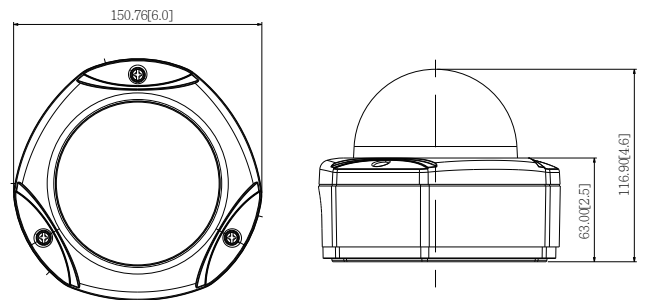

PHOTO INDICATION

DIMENSION DIAGRAM

Unit: mm [inch]

ACCESSORY OPTIONS

Dome Cover

PDCX-1101

4-inch, smoke, vandal proof

Popular Mounting Solutions

• Interface

Local Storage	MicroSDHC memory card slot (card not included)
---------------	--

• General

Power Source / Consumption	PoE Class 2 (IEEE802.3af) / 5.39 W (IR on)
Weight	1015 g (2.24lb)
Dimensions (Ø x H)	150.76 mm x 116.9 mm (6" x 4.6")
Environmental Casing	Weatherproof (IP66 rated); Transparent vandal proof dome cover (IK10 rated)
Mount Type	Surface, Pendant, Wall, Corner, Pole, Flush
Starting Temperature	-20°C ~ 50°C (-4°F ~ 122°F)
Operating Temperature	-40°C ~ 50°C (-40°F ~ 122°F)
Operating Humidity	10% ~ 85% RH
Approvals	CE (EN 55022 Class B, EN 55024), FCC (Part15 Subpart B Class B), IK10, IP66