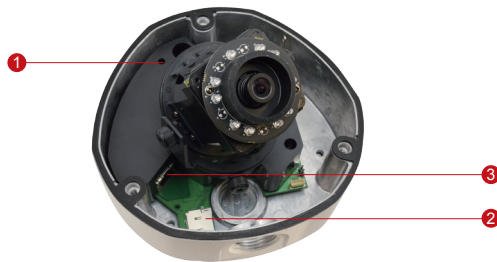

E84

2MP Outdoor Dome with D/N, IR, Basic WDR, SLLS, vari-focal lens

- Progressive Scan CMOS with Superior Low Light Sensitivity
- Day and night function with mechanical IR cut filter
- Minimum illumination 0 lux with IR LED on
- Built-in f2.8~12mm / F1.4 Megapixel vari-focal lens
- 30 fps at 1920 x 1080 resolution
- Selectable H.264 HP, MJPEG compressions with dual streaming
- Video motion detection
- Basic WDR
- Vandal proof IK10 rated and weatherproof IP66 rated casing
- MircoSDHC card slot for local storage
- Powered by PoE Class 2

PHOTO INDICATION

- 1 Reset Button
- 2 MicroSDHC Card Slot
- 3 Ethernet Port

DIMENSION DIAGRAM

Unit: mm [inch]

ACCESSORY OPTIONS

Dome Cover		
PDCX-1101		4-inch, smoke, vandal proof

Popular Mounting Solutions		
Surface	Accessories not required	
Wall	PMAX-0308	
Pendant	PMAX-0101 PMAX-0103	
Corner	PMAX-0101 PMAX-0303 PMAX-0402	
Pole	PMAX-0101 PMAX-0303 PMAX-0503	
Flush	PMAX-1003	

* For more mounting solutions, please refer to Project Planner on www.acti.com

PRODUCT SPECIFICATION

E84

• Device

Device Type	Outdoor Dome Camera
Image Sensor	Progressive Scan CMOS with Superior Low Light Sensitivity
Sensor Size	1/2.8"
Day / Night	Yes
Minimum Illumination	Color: 0.1 lux at F1.4 (30 IRE, 2400°K); B/W: 0 lux (IR LED on)
Color to B/W switch	ISP based switch, configurable
Mechanical IR Cut Filter	Yes
IR Sensitivity Range	700~1100nm
IR LED	IR LED x 15 (850nm)
IR Working Distance	15 m (0 lux, 30 IRE, Max exposure gain)
Electronic Shutter	1/5 ~ 1/2,000 sec (manual mode); 1/5 ~ 1/10,000 sec (auto mode)