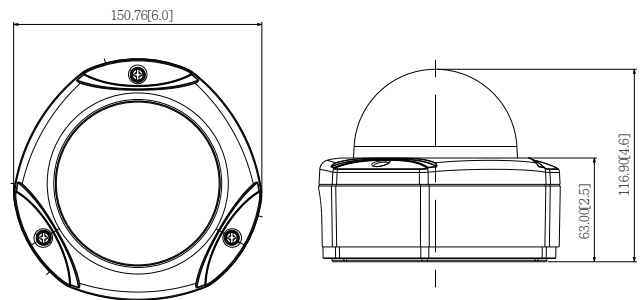

PHOTO INDICATION

- 1 Reset Button
- 2 MicroSDHC Card Slot
- 3 Ethernet Port

DIMENSION DIAGRAM

Unit: mm [inch]

ACCESSORY OPTIONS

Dome Cover		
PDCX-1101		4-inch, smoke, vandal proof

Popular Mounting Solutions		
Surface	Accessories not required	
Wall	PMAX-0308	
Pendant	PMAX-0101 PMAX-0103	
Corner	PMAX-0101 PMAX-0303 PMAX-0402	
Pole	PMAX-0101 PMAX-0303 PMAX-0503	
Flush	PMAX-1003	

* For more mounting solutions, please refer to Project Planner on www.acti.com

PRODUCT SPECIFICATION

E84

• Device

Device Type	Outdoor Dome Camera
Image Sensor	Progressive Scan CMOS with Superior Low Light Sensitivity
Sensor Size	1/2.8"
Day / Night	Yes
Minimum Illumination	Color: 0.1 lux at F1.4 (30 IRE, 2400°K); B/W: 0 lux (IR LED on)
Color to B/W switch	ISP based switch, configurable
Mechanical IR Cut Filter	Yes
IR Sensitivity Range	700~1100nm
IR LED	IR LED x 15 (850nm)
IR Working Distance	15 m (0 lux, 30 IRE, Max exposure gain)
Electronic Shutter	1/5 ~ 1/2,000 sec (manual mode); 1/5 ~ 1/10,000 sec (auto mode)

• Interface

Local Storage	MicroSDHC memory card slot (card not included)
---------------	--

• General

Power Source / Consumption	PoE Class 2 (IEEE802.3af) / 4.95 W (IR on)
Weight	1015 g (2.24 lb)
Dimensions (Ø x H)	150.76 mm x 116.9 mm (6" x 4.6")
Environmental Casing	Weatherproof (IP66 rated); Transparent vandal proof dome cover (IK10 rated)
Mount Type	Surface, Pendant, Wall, Corner, Pole, Flush
Starting Temperature	-20°C ~ 50°C (-4°F ~ 122°F)
Operating Temperature	-40°C ~ 50°C (-40°F ~ 122°F)
Operating Humidity	10% ~ 85% RH
Approvals	CE (EN 55022 Class B, EN 55024), FCC (Part15 Subpart B Class B), IK10, IP66