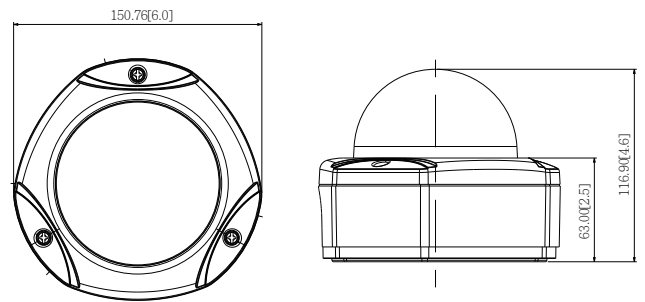

PHOTO INDICATION

DIMENSION DIAGRAM

Unit: mm [inch]

ACCESSORY OPTIONS

Dome Cover		
PDCX-1101		4-inch, smoke, vandal proof

Popular Mounting Solutions		
Surface	Accessories not required	
Wall	PMAX-0308	
Pendant	PMAX-0101 PMAX-0103	
Corner	PMAX-0101 PMAX-0303 PMAX-0402	
Pole	PMAX-0101 PMAX-0303 PMAX-0503	
Flush	PMAX-1003	

• Interface

Local Storage	MicroSDHC memory card slot (card not included)
---------------	--

• General

Power Source / Consumption	PoE Class 2 (IEEE802.3af) / 4.54W (IR on)
Weight	975 g (2.15 lb)
Dimensions (Ø x H)	150.76 mm x 116.9 mm (6" x 4.6")
Environmental Casing	Weatherproof (IP66 rated); Transparent vandal proof dome cover (IK10 rated)
Mount Type	Surface, Pendant, Wall, Corner, Pole, Flush
Starting Temperature	-20°C ~ 50°C (-4°F ~ 122°F)
Operating Temperature	-40°C ~ 50°C (-40°F ~ 122°F)
Operating Humidity	10% ~ 85% RH
Approvals	CE (EN 55022 Class B, EN 55024), FCC (Part15 Subpart B Class B), IK10, IP66