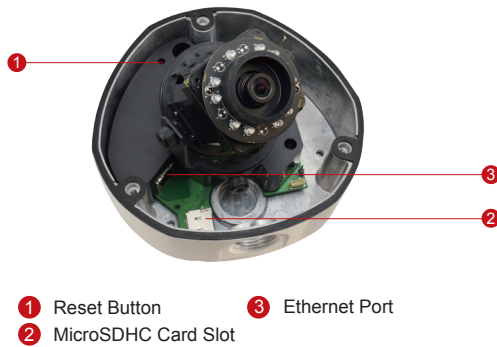

E72

3MP Outdoor Dome with D/N, IR, Basic WDR, Fixed lens

- Progressive Scan CMOS
- Day and night function with mechanical IR cut filter
- Minimum illumination 0 lux with IR LED on
- Built-in f2.93mm / F2.0 Megapixel fixed lens
- 15 fps at 2048 x 1536 resolution
- Selectable H.264 HP, MJPEG compressions with dual streaming
- Video motion detection
- Basic WDR
- Vandal proof IK10 rated and weatherproof IP66 rated casing
- MircoSDHC card slot for local storage
- Powered by PoE Class 2

PHOTO INDICATION

DIMENSION DIAGRAM

Unit: mm [inch]

ACCESSORY OPTIONS

Dome Cover		
PDCX-1101		4-inch, smoke, vandal proof

Popular Mounting Solutions		
Surface	Accessories not required	
Wall	PMAX-0308	
Pendant	PMAX-0101 PMAX-0103	
Corner	PMAX-0101 PMAX-0303 PMAX-0402	
Pole	PMAX-0101 PMAX-0303 PMAX-0503	
Flush	PMAX-1003	

* For more mounting solutions, please refer to Project Planner on www.acti.com

PRODUCT SPECIFICATION**E72****• Device**

Device Type	Outdoor Dome Camera
Image Sensor	Progressive Scan CMOS
Sensor Size	1/3.2"
Day / Night	Yes
Minimum Illumination	Color: 0.1 lux at F2.0 (30 IRE, 2400°K); B/W: 0 lux (IR LED on)
Color to B/W switch	ISP based switch, configurable
Mechanical IR Cut Filter	Yes
IR Sensitivity Range	700~1100nm
IR LED	IR LED x 10 (850nm)
IR Working Distance	15 m (0 lux, 30 IRE, Max exposure gain)
Electronic Shutter	1/5 ~ 1/2,000 sec (manual mode); 1/5 ~ 1/10,000 sec (auto mode)