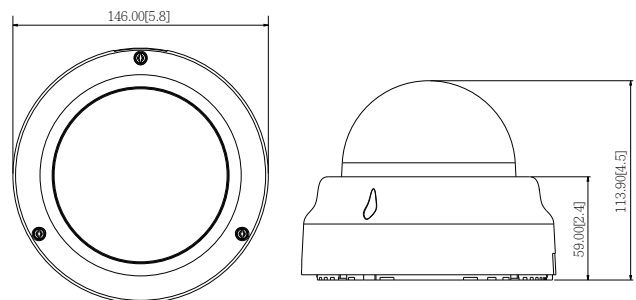

## DIMENSION DIAGRAM

Unit: mm [inch]

**• Interface**

Digital Input	1, Terminal block
Digital Output	1, Terminal block
Local Storage	MicroSDHC/MicroSDXC memory card slot ( card not included)

**• General**

Power Source / Consumption	PoE Class 2 (IEEE802.3af) / 6.49 W (IR on)
Weight	538g (1.186 lb)
Dimensions (Ø x H)	146 mm x 114 mm (5.75" x 4.5")
Environmental Casing	Vandal resistant (IK09 rated); Transparent dome cover
Mount Type	Surface, Pendant, Wall, Corner, Pole, Flush, Gang Box
Starting Temperature	-10°C ~ 50°C (14°F ~ 122°F)
Operating Temperature	-10°C ~ 50°C (14°F ~ 122°F)
Operating Humidity	10% ~ 85% RH
Approvals	CE (EN 55022 Class B, EN 55024), FCC (Part15 Subpart B Class B), IK09