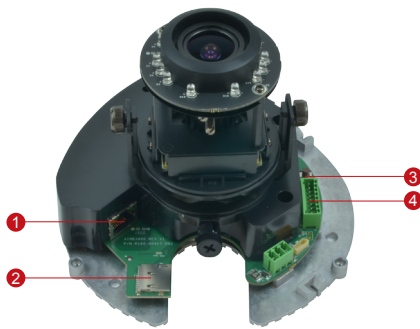

# E65A

3MP Indoor Dome with D/N, Adaptive IR, Superior WDR, Vari-focal Lens

- 3 Megapixel with 1080p
- Day & Night with Adaptive IR LED
- Vari-focal Lens with f2.8-12mm / F1.4
- Superior WDR (110 dB)
- 30 fps at 1920 x 1080
- Vandal Resistant (IK09)

## PHOTO INDICATION

- 1 Ethernet Port
- 2 Memory Card Slot
- 3 Reset Button
- 4 Digital Input / Output and Audio-In / Audio-out

\* For more mounting solutions, please refer to Project Planner on [www.acti.com](http://www.acti.com)

**PRODUCT SPECIFICATION****E65A****• Device**

Device Type	Indoor Dome Camera
Image Sensor	Progressive Scan CMOS
Sensor Size	1/3"
Day / Night	Yes
Superior Low Light Sensitivity	No
Minimum Illumination	Color: 0.1 lux at F1.4 (30 IRE, 2400°K); B/W: 0 lux (IR LED on)
Color to B/W Switch	ISP based switch, configurable
Mechanical IR Cut Filter	Yes
IR Sensitivity Range	700~1100nm
IR LED	Adaptive IR LED (IR Exposure Compensation) x 15 (850nm)
IR Working Distance	30 m (0 lux, 30 IRE, Gain 255, Auto shutter mode)
Electronic Shutter	1/5 ~ 1/2,000 sec (manual mode); 1/5 ~ 1/10,000 sec (auto mode)

**• Interface**

Digital Input	1, Terminal block
Digital Output	1, Terminal block
Local Storage	MicroSDHC/MicroSDXC memory card slot ( card not included)

**• General**

Power Source / Consumption	PoE Class 2 (IEEE802.3af) / 6.49 W (IR on)
Weight	538g (1.186 lb)
Dimensions (Ø x H)	146 mm x 114 mm (5.75" x 4.5")
Environmental Casing	Vandal resistant (IK09 rated); Transparent dome cover
Mount Type	Surface, Pendant, Wall, Corner, Pole, Flush, Gang Box
Starting Temperature	-10°C ~ 50°C (14°F ~ 122°F)
Operating Temperature	-10°C ~ 50°C (14°F ~ 122°F)
Operating Humidity	10% ~ 85% RH
Approvals	CE (EN 55022 Class B, EN 55024), FCC (Part15 Subpart B Class B), IK09