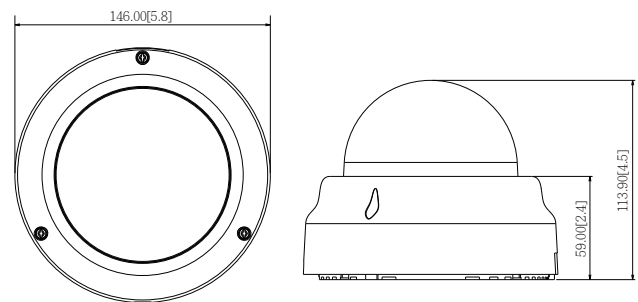

PHOTO INDICATION

- 1 Reset Button
- 2 MicroSDHC Card Slot
- 3 Ethernet Port

DIMENSION DIAGRAM

Unit: mm [inch]

ACCESSORY OPTIONS

Dome Cover

PDCX-1101 4-inch, smoke, vandal proof

Popular Mounting Solutions

• Interface

Local Storage	MicroSDHC memory card slot (card not included)
---------------	--

• General

Power Source / Consumption	PoE Class 2 (IEEE802.3af) / 5.39 W (IR on)
Weight	503 g (1.11 lb)
Dimensions (Ø x H)	146 mm x 113.9 mm (5.8" x 4.5")
Mount Type	Surface, Pendant, Wall, Corner, Pole, Flush, Gang Box
Starting Temperature	-10°C ~ 50°C (14°F ~ 122°F)
Operating Temperature	-10°C ~ 50°C (14°F ~ 122°F)
Operating Humidity	10% ~ 85% RH
Approvals	CE (EN 55022 Class B, EN 55024), FCC (Part15 Subpart B Class B)