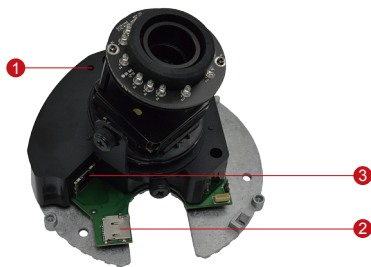

E65

3MP Indoor Dome with D/N, IR, Superior WDR, Vari-focal lens

- Progressive Scan CMOS
- Day and night function with mechanical IR cut filter
- Minimum illumination 0 lux with IR LED on
- Built-in f2.8~12mm / F1.4 Megapixel vari-focal lens
- 15 fps at 2048 x 1536 resolution
- Selectable H.264 HP, MJPEG compressions with dual streaming
- Video Motion Detection
- Superior WDR
- MicroSDHC card slot for local storage
- Powered by PoE Class 2

PHOTO INDICATION

- 1 Reset Button
- 2 MicroSDHC Card Slot
- 3 Ethernet Port

DIMENSION DIAGRAM

Unit: mm [inch]

ACCESSORY OPTIONS

Dome Cover

PDCX-1101 4-inch, smoke, vandal proof

Popular Mounting Solutions

PRODUCT SPECIFICATION**E65****• Device**

Device Type	Indoor Dome Camera
Image Sensor	Progressive Scan CMOS
Sensor Size	1/3"
Day / Night	Yes
Minimum Illumination	Color: 0.1 lux at F1.4 (30 IRE, 2400°K); B/W: 0 lux (IR LED on)
Color to B/W switch	ISP based switch, configurable
Mechanical IR Cut Filter	Yes
IR Sensitivity Range	700~1100nm
IR LED	IR LED x 15 (850nm)
IR Working Distance	15 m (0 lux, 30 IRE, Max exposure gain)
Electronic Shutter	1/5 ~ 1/2,000 sec (manual mode); 1/5 ~ 1/10,000 sec (auto mode)

• Lens

Focal Length / Aperture	Vari-focal, f2.8 - 12 mm / F1.4
Iris	Fixed iris
Focus	Manual focus
Mount Type	Board Mount
Horizontal Viewing Angle	70.5° - 28.8°
Viewing Angle Adjustment	Pan: 0° - 360°; Tilt: 17° - 163°; Rotate: 0° - 360°