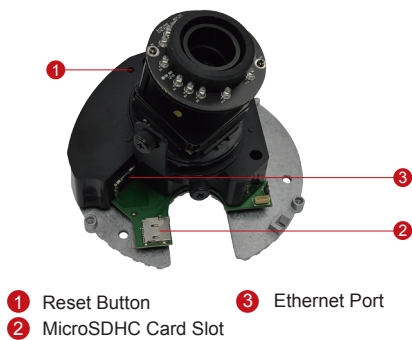

PHOTO INDICATION