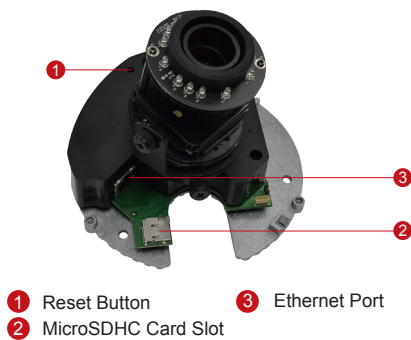

E62

3MP Indoor Dome with D/N, IR, Basic WDR, Vari-focal lens

- Progressive Scan CMOS
- Day and night function with mechanical IR cut filter
- Minimum illumination 0 lux with IR LED on
- Built-in f2.8~12mm / F1.4 Megapixel vari-focal lens
15 fps at 2048 x 1536 resolution
- Selectable H.264 HP, MJPEG compressions with dual streaming
- Video motion detection
- Basic WDR
- MicroSDHC card slot for local storage
- Powered by PoE Class 2

PHOTO INDICATION

DIMENSION DIAGRAM

Unit: mm [inch]

ACCESSORY OPTIONS

Dome Cover		
PDCX-1101		4-inch, smoke, vandal proof

Popular Mounting Solutions		
Surface	Accessories not required	
Wall	PMAX-0308	
Pendant	PMAX-0101 PMAX-0103	
Corner	PMAX-0101 PMAX-0303 PMAX-0402	
Pole	PMAX-0101 PMAX-0303 PMAX-0503	
Flush	PMAX-1003	
Gang Box	PMAX-0803	

* For more mounting solutions, please refer to Project Planner on www.acti.com

PRODUCT SPECIFICATION

E62

• Device

Device Type	Indoor Dome Camera
Image Sensor	Progressive Scan CMOS
Sensor Size	1/3.2"
Day / Night	Yes
Minimum Illumination	Color: 0.1 lux at F1.4 (30 IRE, 2400°K); B/W: 0 lux (IR LED on)
Color to B/W switch	ISP based switch, configurable
Mechanical IR Cut Filter	Yes
IR Sensitivity Range	700~1100nm
IR LED	IR LED x 15 (850nm)
IR Working Distance	15 m (0 lux, 30 IRE, Max exposure gain)
Electronic Shutter	1/5 ~ 1/2,000 sec (manual mode); 1/5 ~ 1/10,000 sec (auto mode)

• Lens

Focal Length / Aperture	Vari-focal, f2.8 - 12 mm / F1.4
Iris	Fixed iris
Focus	Manual focus
Mount Type	Board Mount
Horizontal Viewing Angle	70.5° - 28.2°
Viewing Angle Adjustment	Pan: 0° - 360°; Tilt: 17° - 163°; Rotate: 0° - 360°