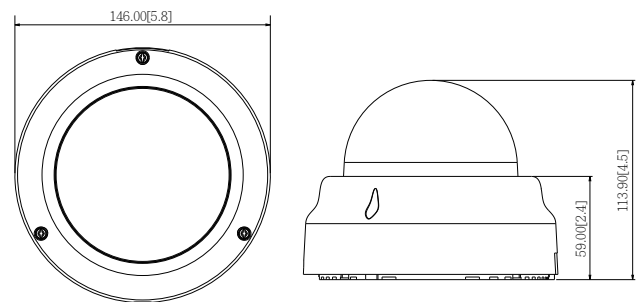

PHOTO INDICATION

DIMENSION DIAGRAM

Unit: mm [inch]

ACCESSORY OPTIONS

Dome Cover		
PDCX-1101		4-inch, smoke, vandal proof

Popular Mounting Solutions		
Surface	Accessories not required	
Wall	PMAX-0308	
Pendant	PMAX-0101 PMAX-0103	
Corner	PMAX-0101 PMAX-0303 PMAX-0402	
Pole	PMAX-0101 PMAX-0303 PMAX-0503	
Flush	PMAX-1003	
Gang Box	PMAX-0803	

• Interface

Local Storage	MicroSDHC memory card slot (card not included)
---------------	--

• General

Power Source / Consumption	PoE Class 2 (IEEE802.3af) / 5.18 W (IR on)
Weight	503 g (1.11 lb)
Dimensions (Ø x H)	146 mm x 113.9 mm (5.8" x 4.5")
Mount Type	Surface, Pendant, Wall, Corner, Pole, Flush, Gang Box
Starting Temperature	-10°C ~ 50°C (14°F ~ 122°F)
Operating Temperature	-10°C ~ 50°C (14°F ~ 122°F)
Operating Humidity	10% ~ 85% RH
Approvals	CE (EN 55022 Class B, EN 55024), FCC (Part15 Subpart B Class B)