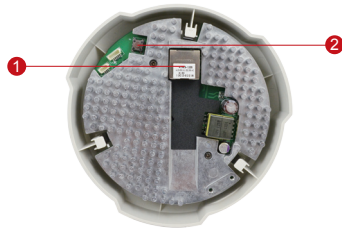

E54

5MP Indoor Dome with D/N, IR, Basic WDR, Fixed lens

- Progressive Scan CMOS
- Minimum illumination 0 lux with IR LED on
- Built-in f3.6mm / F1.8 Megapixel fixed lens
- 15 fps at 2592 x 1944 resolution
- Selectable H.264 HP, MJPEG compressions with dual streaming
- Powered by PoE Class 2
- Video motion detection
- Basic WDR

PHOTO INDICATION

- 1 Ethernet Port
- 2 Reset Button

DIMENSION DIAGRAM

Unit: mm [inch]

ACCESSORY OPTIONS

Dome Cover

PDCX-0105		3-inch, smoke, non-vandal proof
-----------	---	---------------------------------

PRODUCT SPECIFICATION**E54****• Device**

Device Type	Fixed Indoor Dome Camera
Image Sensor	Progressive Scan CMOS
Sensor Size	1/3.2"
Day / Night	Yes
Minimum Illumination	Color: 0.1 lux at F1.8 (30 IRE, 2400°K); B/W: 0 lux (IR LED on)
Color to B/W switch	ISP based switch, configurable
Mechanical IR Cut Filter	Yes
IR Sensitivity Range	700~1100nm
IR LED	IR LED x 16 (850nm)
IR Working Distance	15 m (0 lux, 30 IRE, Max exposure gain)
Electronic Shutter	1/5 ~ 1/2,000 sec (manual mode); 1/5 ~ 1/10,000 sec (auto mode)

• General

Power Source / Consumption	PoE Class 2 (IEEE802.3af) / 6.49 W (IR on)
Weight	292 g (0.64 lb)
Dimensions (Ø x H)	128 mm x 99 mm (5.12" x 3.90")
Mount Type	Surface, Pendant, Wall, Corner, Pole, Flush
Starting Temperature	-10 °C ~ 50 °C (14 °F ~ 122 °F)
Operating Temperature	-10 °C ~ 50 °C (14 °F ~ 122 °F)
Operating Humidity	10% ~ 85% RH
Approvals	CE (EN 55022 Class B, EN 55024), FCC (Part15 Subpart B Class B)