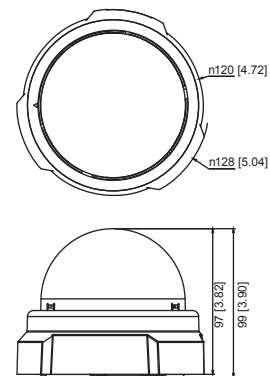

E54

5MP Indoor Dome with D/N, IR, Basic WDR, Fixed lens

- Progressive Scan CMOS
- Minimum illumination 0 lux with IR LED on
- Built-in f3.6mm / F1.8 Megapixel fixed lens
- 15 fps at 2592 x 1944 resolution
- Selectable H.264 HP, MJPEG compressions with dual streaming
- Powered by PoE Class 2
- Video motion detection
- Basic WDR

PHOTO INDICATION

- 1 Ethernet Port
- 2 Reset Button

DIMENSION DIAGRAM

Unit: mm [inch]

ACCESSORY OPTIONS

Dome Cover

PDCX-0105		3-inch, smoke, non-vandal proof
-----------	---	---------------------------------

• Lens

Focal Length / Aperture	Fixed focal, f3.6 mm / F1.8
Iris	Fixed iris
Focus	Fixed focus
Lens Mount	Board Mount
Horizontal Viewing Angle	72.0°
Viewing Angle Adjustment	Pan: 0° - 330°; Tilt: 20° - 90°

• General

Power Source / Consumption	PoE Class 2 (IEEE802.3af) / 6.49 W (IR on)
Weight	292 g (0.64 lb)
Dimensions (Ø x H)	128 mm x 99 mm (5.12" x 3.90")
Mount Type	Surface, Pendant, Wall, Corner, Pole, Flush
Starting Temperature	-10 °C ~ 50 °C (14 °F ~ 122 °F)
Operating Temperature	-10 °C ~ 50 °C (14 °F ~ 122 °F)
Operating Humidity	10% ~ 85% RH
Approvals	CE (EN 55022 Class B, EN 55024), FCC (Part15 Subpart B Class B)