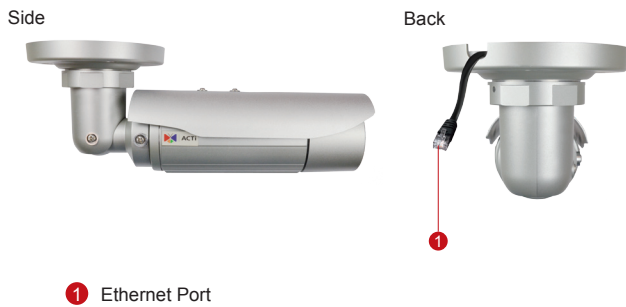

# E45

1MP Bullet with D/N, IR,  
Superior WDR, Vari-focal lens

- Progressive Scan CMOS
- Day and night function with mechanical IR cut filter
- Minimum illumination 0 lux with IR LED on
- Built-in f2.8~12mm / F1.4 Megapixel vari-focal lens
- 30 fps at 1280 x 720 resolution
- Selectable H.264 HP, MJPEG compressions with dual streaming
- Video Motion Detection
- Superior WDR
- Weatherproof IP66 rated casing
- Powered by PoE Class 2

## PHOTO INDICATION