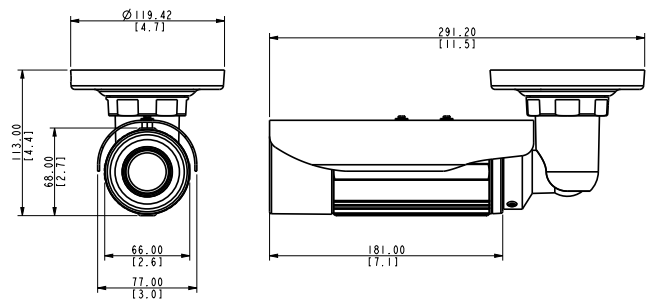

# E45

1MP Bullet with D/N, IR,  
Superior WDR, Vari-focal lens

- Progressive Scan CMOS
- Day and night function with mechanical IR cut filter
- Minimum illumination 0 lux with IR LED on
- Built-in f2.8~12mm / F1.4 Megapixel vari-focal lens
- 30 fps at 1280 x 720 resolution
- Selectable H.264 HP, MJPEG compressions with dual streaming
- Video Motion Detection
- Superior WDR
- Weatherproof IP66 rated casing
- Powered by PoE Class 2

## PHOTO INDICATION

## DIMENSION DIAGRAM

Unit: mm [inch]

#### • General

Power Source / Consumption	PoE Class 2 (IEEE802.3af) / 4.8 W (IR on)
Weight	651g (1.44 lb)
Dimensions (Ø x L)	66 mm x 291 mm (2.6" x 11.5")
Bundled Accessories	Weatherproof Connector Kit
Environmental Casing	Weatherproof (IP66 rated)
Mount Type	Wall, Ceiling
Starting Temperature	-20 °C ~ 50 °C (-4 °F ~ 122 °F)
Operating Temperature	-40 °C ~ 50 °C (-40 °F ~ 122 °F)
Operating Humidity	10% ~ 85% RH
Approvals	CE (EN 55022 Class B, EN 55024), FCC (Part15 Subpart B Class B), IP66