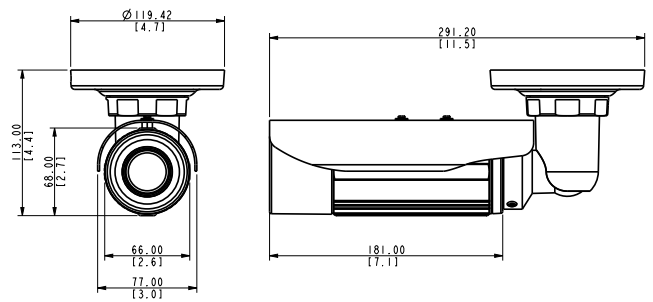

### DIMENSION DIAGRAM

Unit: mm [inch]

#### • General

Power Source / Consumption	PoE Class 2 (IEEE802.3af) / 4.75 W (IR on)
Weight	651g (1.44 lb)
Dimensions (Ø x L)	66 mm x 291 mm (2.6" x 11.5")
Bundled Accessories	Weatherproof Connector Kit
Environmental Casing	Weatherproof (IP66 rated)
Mount Type	Wall, Ceiling
Starting Temperature	-20 °C ~ 50 °C (-4 °F ~ 122 °F)
Operating Temperature	-40 °C ~ 50 °C (-40 °F ~ 122 °F)
Operating Humidity	10% ~ 85% RH
Approvals	CE (EN 55022 Class B, EN 55024), FCC (Part15 Subpart B Class B), IP66