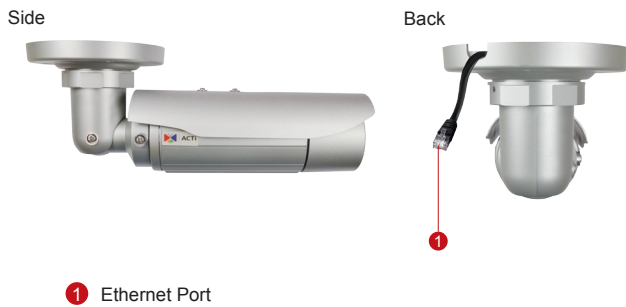

PHOTO INDICATION

1 Ethernet Port