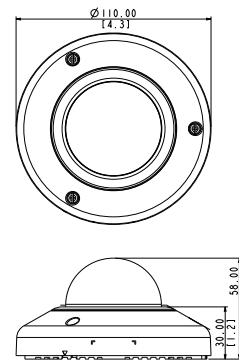

D91

1MP Indoor Mini Dome with Fixed lens

- Progressive Scan CMOS
- Minimum illumination 0.1 lux at F2.0
- Built-in f2.93 mm / F2.0 Megapixel fixed lens
- 30 fps at 1280 x 720 resolution
- Selectable H.264 HP, MJPEG compressions with dual streaming
- Video motion detection
- MicroSDHC card slot for local storage
- Vandal Resistant IK08 rated casing
- Powered by PoE Class 1

PHOTO INDICATION

- 1 Ethernet Port
- 2 Reset Button
- 3 Power Led
- 4 MicroSDHC Card Slot

DIMENSION DIAGRAM

Unit: mm [inch]

ACCESSORY OPTIONS

Dome Cover		
PDCX-1106		2-inch, smoke, non-vandal proof

PRODUCT SPECIFICATION

• Lens

Focal Length / Aperture	Fixed focal, f2.93 mm / F2.0
Iris	Fixed iris
Focus	Fixed focus
Lens Mount	Board Mount
Horizontal Viewing Angle	72.0°
Viewing Angle Adjustment	Pan: ±90°; Tilt: 0° - 90°

• Video

• Interface

Local Storage	MicroSDHC memory card slot (card not included)
---------------	--

• General

Power Source / Consumption	PoE Class 1 (IEEE802.3af) / 2.43W
Weight	201 g (0.443 lb)
Dimensions (Ø x H)	110 mm x 58 mm (4.3" x 2.3")
Environmental Casing	Vandal Resistant (IK08); Transparent dome cover
Mount Type	Surface
Starting Temperature	-10°C ~ 50°C (14°F ~ 122°F)
Operating Temperature	-10°C ~ 50°C (14°F ~ 122°F)
Operating Humidity	10% ~ 85% RH
Approvals	CE (EN 55022 Class B, EN 55024), FCC (Part15 Subpart B Class B), IK08