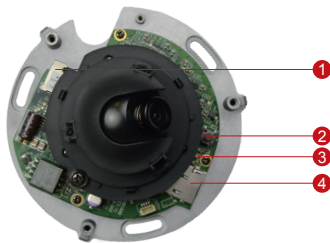

D91

1MP Indoor Mini Dome with Fixed lens

- Progressive Scan CMOS
- Minimum illumination 0.1 lux at F2.0
- Built-in f2.93 mm / F2.0 Megapixel fixed lens
- 30 fps at 1280 x 720 resolution
- Selectable H.264 HP, MJPEG compressions with dual streaming
- Video motion detection
- MicroSDHC card slot for local storage
- Vandal Resistant IK08 rated casing
- Powered by PoE Class 1

PHOTO INDICATION

- 1 Ethernet Port
- 2 Reset Button
- 3 Power Led
- 4 MicroSDHC Card Slot

DIMENSION DIAGRAM

Unit: mm [inch]

ACCESSORY OPTIONS

Dome Cover		
PDCX-1106		2-inch, smoke, non-vandal proof

PRODUCT SPECIFICATION

D91

• Device

Device Type	Indoor Mini Dome Camera
Image Sensor	Progressive Scan CMOS
Sensor Size	1/4"
Day / Night	No
Minimum Illumination	Color: 0.1 lux at F2.0 (30 IRE, 2400°K)
Mechanical IR Cut Filter	No
IR Sensitivity Range	No
IR LED	No
Electronic Shutter	1/5 ~ 1/2,000 sec (manual mode); 1/5 ~ 1/10,000 sec (auto mode)

• Lens

Focal Length / Aperture	Fixed focal, f2.93 mm / F2.0
Iris	Fixed iris
Focus	Fixed focus
Lens Mount	Board Mount
Horizontal Viewing Angle	72.0°
Viewing Angle Adjustment	Pan: ±90°; Tilt: 0° - 90°

• Video