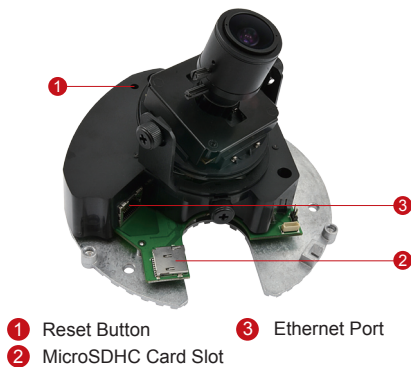

D62

2MP Indoor Dome with SLLS, Vari-focal lens

- Progressive Scan CMOS with Superior Low Light Sensitivity
- Minimum illumination 0.1 lux at F1.4
- Built-in f2.8~12mm / F1.4 Megapixel vari-focal lens
- 30 fps at 1920 x 1080 resolution
- Selectable H.264 HP, MJPEG compressions with dual streaming
- Video motion detection
- MircoSDHC card slot for local storage
- Powered by PoE Class 2

PHOTO INDICATION

DIMENSION DIAGRAM

Unit: mm [inch]

ACCESSORY OPTIONS

Dome Cover		
PDCX-1101		4-inch, smoke, vandal proof

Popular Mounting Solutions		
Surface	Accessories not required	
Wall	PMAX-0308	
Pendant	PMAX-0101 PMAX-0103	
Corner	PMAX-0101 PMAX-0303 PMAX-0402	
Pole	PMAX-0101 PMAX-0303 PMAX-0503	
Flush	PMAX-1003	
Gang Box	PMAX-0803	

* For more mounting solutions, please refer to Project Planner on www.acti.com

PRODUCT SPECIFICATION

D62

• Device

Device Type	Indoor Dome Camera
Image Sensor	Progressive Scan CMOS with Superior Low Light Sensitivity
Sensor Size	1/2.8"
Day / Night	No
Minimum Illumination	Color: 0.1 lux at F1.4 (30 IRE, 2400°K)
Mechanical IR Cut Filter	No
IR Sensitivity Range	No
IR LED	No
Electronic Shutter	1/5 ~ 1/2,000 sec (manual mode); 1/5 ~ 1/10,000 sec (auto mode)

• Lens

Focal Length / Aperture	Vari-focal, f2.8 - 12 mm / F1.4
Iris	Fixed iris
Focus	Manual focus
Mount Type	Board Mount
Horizontal Viewing Angle	92.5° - 35.9°
Viewing Angle Adjustment	Pan: 0° - 360°; Tilt: 17° - 163°; Rotate: 0° - 360°