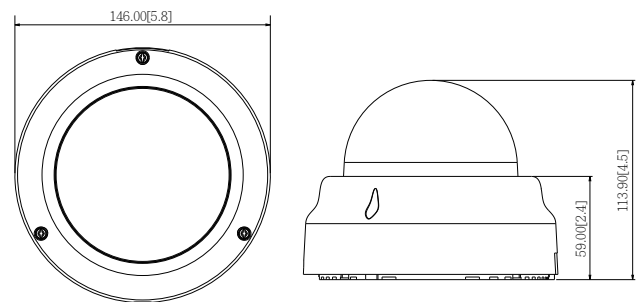

PHOTO INDICATION

DIMENSION DIAGRAM

Unit: mm [inch]

ACCESSORY OPTIONS

Dome Cover		
PDCX-1101		4-inch, smoke, vandal proof

Popular Mounting Solutions		
Surface	Accessories not required	
Wall	PMAX-0308	
Pendant	PMAX-0101 PMAX-0103	
Corner	PMAX-0101 PMAX-0303 PMAX-0402	
Pole	PMAX-0101 PMAX-0303 PMAX-0503	
Flush	PMAX-1003	
Gang Box	PMAX-0803	

• Interface

Local Storage	MicroSDHC memory card slot (card not included)
---------------	--

• General

Power Source / Consumption	PoE Class 2 (IEEE802.3af) / 3.7W
Weight	503 g (1.11 lb)
Dimensions (Ø x H)	146 mm x 113.9 mm (5.8" x 4.5")
Mount Type	Surface, Pendant, Wall, Corner, Pole, Flush, Gang Box
Starting Temperature	-10°C ~ 50°C (14°F ~ 122°F)
Operating Temperature	-10°C ~ 50°C (14°F ~ 122°F)
Operating Humidity	10% ~ 85% RH
Approvals	CE (EN 55022 Class B, EN 55024), FCC (Part15 Subpart B Class B)