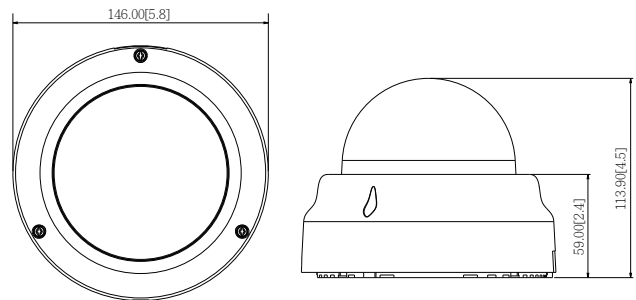

- 1 Ethernet Port
- 2 Memory Card Slot
- 3 Reset Button
- 4 Digital Input/Output and Audio-In / Audio-out

DIMENSION DIAGRAM

Unit: mm [inch]

ACCESSORY OPTIONS

Dome Cover		
PDCX-1101		4-inch, smoked, vandal proof (IK10)

• Interface

Digital Input	1, Terminal block
Digital Output	1, Terminal block
Local Storage	MicroSDHC/MicroSDXC memory card slot (card not included)

• General

Power Source / Consumption	PoE Class 2 (IEEE802.3af) / 4.37W
Weight	514 g (1.133 lb)
Dimensions (Ø x H)	146 mm x 114 mm (5.75" x 4.5")
Environmental Casing	Vandal resistant (IK09 rated); Transparent dome cover
Mount Type	Surface, Pendant, Wall, Corner, Pole, Flush, Gang Box
Starting Temperature	-10°C ~ 50°C (14°F ~ 122°F)
Operating Temperature	-10°C ~ 50°C (14°F ~ 122°F)
Operating Humidity	10% ~ 85% RH
Approvals	CE (EN 55022 Class B, EN 55024), FCC (Part15 Subpart B Class B), IK09