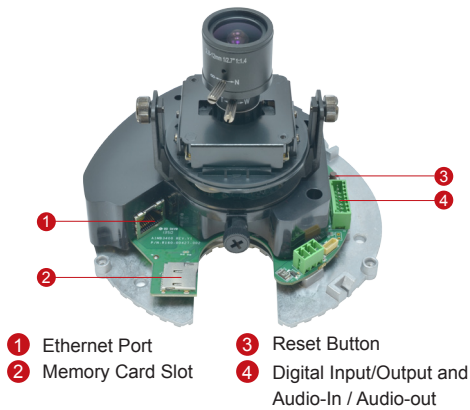

D61A

1.3MP Indoor Dome with SLLS, Vari-focal Lens

- 1.3 Megapixel with 720p
- Superior Low Light Sensitivity
- Vari-focal Lens with f2.8-12mm / F1.4
- 60 fps at 1280 x 720
- Vandal Resistant (IK09)

PHOTO INDICATION

- 1 Ethernet Port
- 2 Memory Card Slot
- 3 Reset Button
- 4 Digital Input/Output and Audio-In / Audio-out

DIMENSION DIAGRAM

Unit: mm [inch]

ACCESSORY OPTIONS

Dome Cover		
PDCX-1101		4-inch, smoked, vandal proof (IK10)

* For more mounting solutions, please refer to Project Planner on www.acti.com

PRODUCT SPECIFICATION**D61A****• Device**

Device Type	Indoor Dome Camera
Image Sensor	Progressive Scan CMOS
Sensor Size	1/3"
Day / Night	No
Superior Low Light Sensitivity	Yes
Minimum Illumination	Color: 0.1 lux at F1.4 (30 IRE, 2400°K)
Mechanical IR Cut Filter	No
IR Sensitivity Range	No
IR LED	No
Electronic Shutter	1/5 ~ 1/2,000 sec (manual mode); 1/5 ~ 1/10,000 sec (auto mode)

• Interface

Digital Input	1, Terminal block
Digital Output	1, Terminal block
Local Storage	MicroSDHC/MicroSDXC memory card slot (card not included)

• General

Power Source / Consumption	PoE Class 2 (IEEE802.3af) / 4.37W
Weight	514 g (1.133 lb)
Dimensions (Ø x H)	146 mm x 114 mm (5.75" x 4.5")
Environmental Casing	Vandal resistant (IK09 rated); Transparent dome cover
Mount Type	Surface, Pendant, Wall, Corner, Pole, Flush, Gang Box
Starting Temperature	-10°C ~ 50°C (14°F ~ 122°F)
Operating Temperature	-10°C ~ 50°C (14°F ~ 122°F)
Operating Humidity	10% ~ 85% RH
Approvals	CE (EN 55022 Class B, EN 55024), FCC (Part15 Subpart B Class B), IK09