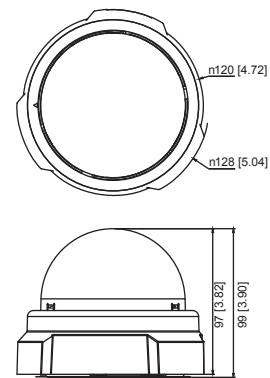

PHOTO INDICATION

- 1 Power LED
- 2 Ethernet Port
- 3 Reset Button

DIMENSION DIAGRAM

Unit: mm [inch]

ACCESSORY OPTIONS

Dome Cover		
PDCX-0104		3-inch, smoke, non-vandal proof

Popular Mounting Solutions		
Surface	Accessories not required	
Wall	PMAX-0308	
Pendant	PMAX-0101 + PMAX-0103	
Corner	PMAX-0101 + PMAX-0303 + PMAX-0402	
Pole	PMAX-0101 + PMAX-0303 + PMAX-0503	
Flush	PMAX-1006	

* For more mounting solutions, please refer to Project Planner on www.acti.com

PRODUCT SPECIFICATION**D55****• Device**

Device Type	Fixed Indoor Dome Camera
Image Sensor	Progressive Scan CMOS
Sensor Size	1/3.2"
Day / Night	Yes
Minimum Illumination	Color: 0.1 lux at F1.8 (30 IRE, 2400°K); B/W: 0 lux (IR LED on)
Color to B/W switch	ISP based switch, configurable
Mechanical IR Cut Filter	Yes
IR Sensitivity Range	700~1100nm
IR LED	IR LED x 10 (850nm)
IR Working Distance	15 m (0 lux, 30 IRE, Max exposure gain)
Electronic Shutter	1/5 ~ 1/2,000 sec (manual mode); 1/5 ~ 1/10,000 sec (auto mode)

• Lens

Focal Length / Aperture	Fixed focal, f3.6 mm / F1.8
Iris	Fixed iris
Focus	Fixed focus
Lens Mount	Board Mount
Horizontal Viewing Angle	72.0°
Viewing Angle Adjustment	Pan: 0° - 330°; Tilt: 20° - 90°

• General

Power Source / Consumption	PoE Class 2 (IEEE802.3af) / 6.02 W (IR on)
Weight	292 g (0.64 lb)
Dimensions (Ø x H)	128 mm x 99 mm (5.04" x 3.90")
Mount Type	Surface, Pendant, Wall, Corner, Pole, Flush
Starting Temperature	-10 °C ~ 50 °C (14 °F ~ 122 °F)
Operating Temperature	-10 °C ~ 50 °C (14 °F ~ 122 °F)
Operating Humidity	10% ~ 85% RH
Approvals	CE (EN 55022 Class B, EN 55024), FCC (Part15 Subpart B Class B)