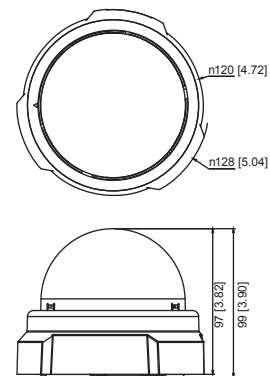

PHOTO INDICATION

- 1 Power LED
- 2 Ethernet Port
- 3 Reset Button

DIMENSION DIAGRAM

Unit: mm [inch]

ACCESSORY OPTIONS

Dome Cover		
PDCX-0104		3-inch, smoke, non-vandal proof

Popular Mounting Solutions		
Surface	Accessories not required	
Wall	PMAX-0308	
Pendant	PMAX-0101 + PMAX-0103	
Corner	PMAX-0101 + PMAX-0303 + PMAX-0402	
Pole	PMAX-0101 + PMAX-0303 + PMAX-0503	
Flush	PMAX-1006	

• Lens

Focal Length / Aperture	Fixed focal, f3.6 mm / F1.8
Iris	Fixed iris
Focus	Fixed focus
Lens Mount	Board Mount
Horizontal Viewing Angle	60.2°
Viewing Angle Adjustment	Pan: 0° - 330°; Tilt: 20° - 90°

• General

Power Source / Consumption	PoE Class 2 (IEEE802.3af) / 4.26 W (IR on)
Weight	292 g (0.64 lb)
Dimensions (Ø x H)	128 mm x 99 mm (5.04" x 3.90")
Mount Type	Surface, Pendant, Wall, Corner, Pole, Flush
Operating Temperature	-10 °C ~ 50 °C (14 °F ~ 122 °F)
Operating Humidity	10% ~ 85% RH
Approvals	CE (EN 55022 Class B, EN 55024), FCC (Part15 Subpart B Class B)