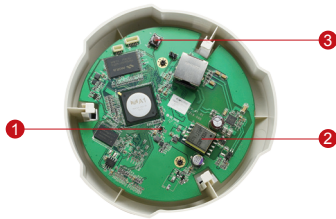

## 1MP Indoor Dome with D/N, IR, Fixed lens

- Progressive Scan CMOS
- Minimum illumination 0 lux with IR LED on
- Built-in f3.6mm / F1.8 Megapixel fixed lens
- 30 fps at 1280 x 720 resolution
- Selectable H.264 HP, MJPEG compressions with dual streaming
- Video motion detection
- Powered by PoE Class 2

### PHOTO INDICATION

- 1 Power LED
- 2 Ethernet Port
- 3 Reset Button

#### • General

Power Source / Consumption	PoE Class 2 (IEEE802.3af) / 4.26 W (IR on)
Weight	292 g (0.64 lb)
Dimensions (Ø x H)	128 mm x 99 mm (5.04" x 3.90")
Mount Type	Surface, Pendant, Wall, Corner, Pole, Flush
Starting Temperature	-10°C ~ 50°C (14°F ~ 122°F)
Operating Temperature	-10°C ~ 50°C (14°F ~ 122°F)
Operating Humidity	10% ~ 85% RH
Approvals	CE (EN 55022 Class B, EN 55024), FCC (Part15 Subpart B Class B)