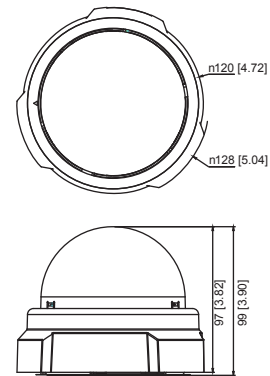

### DIMENSION DIAGRAM

Unit: mm [inch]

#### • General

Power Source / Consumption	PoE Class 2 (IEEE802.3af) / 4.26 W (IR on)
Weight	292 g (0.64 lb)
Dimensions (Ø x H)	128 mm x 99 mm (5.04" x 3.90")
Mount Type	Surface, Pendant, Wall, Corner, Pole, Flush
Starting Temperature	-10°C ~ 50°C (14°F ~ 122°F)
Operating Temperature	-10°C ~ 50°C (14°F ~ 122°F)
Operating Humidity	10% ~ 85% RH
Approvals	CE (EN 55022 Class B, EN 55024), FCC (Part15 Subpart B Class B)