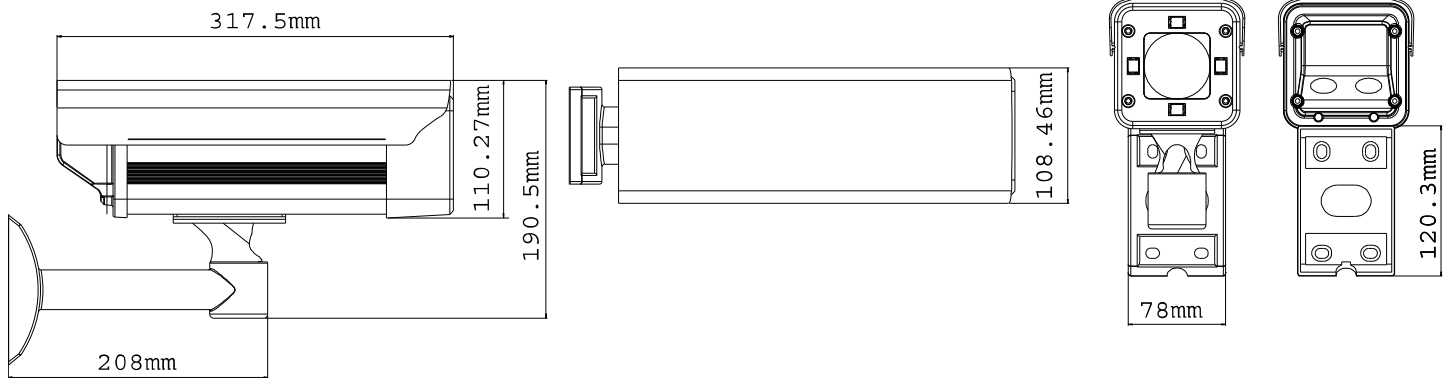

GV-BX220D-E 2MP H.264 Arctic IR Box IP Camera

- 2 megapixel progressive scan CMOS
- Dual streams from H.264 and MJPEG
- Up to 30 fps at 1920 x 1080
- Day / Night function (with removable IR-cut filter)
- Ingress protection (IP66)
- Built-in heater and fan
- Support for TV-out
- Two-way audio
- Wide Dynamic Range (WDR)
- Motion detection
- Tampering alarm
- Privacy mask
- Text overlay
- IP address filtering
- Power supplied through PoE (IEEE 802.3at)
- Megapixel lens
- Support for iPhone, iPad, Android and 3GPP
- 31 languages on Web interface
- ONVIF conformant

Active Tampering Alarm

Camera Shift

SPECIFICATIONS

Camera		
Image Sensor	1/2.5" progressive scan CMOS	
Picture Elements	1920 (H) x 1080 (V)	
Minimum Illumination	Color	0.5 Lux at F/1.3
	B/W	0.1 Lux at F/1.3
	IR ON	0 Lux
Shutter Speed	Automatic, Manual (1/5 ~ 1/8000 sec)	
White Balance	Automatic, Manual (2800 ~ 8500K)	
Gain Control	Automatic	
S/N Ratio	45 dB	
BLC	Yes	
Lens		
Megapixel	Yes	
Day/Night	Yes (with removable IR-cut filter)	
Lens Type	Varifocal	
Focal Length	2.8 ~ 6 mm	
Maximum Aperture	F/1.3