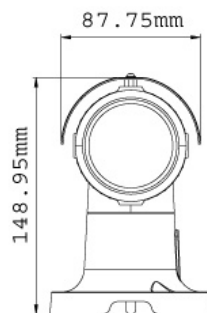

GV-BL130D 1.3MP H.264 IR Bullet IP Camera

- 1.3 megapixel progressive scan CMOS
  - Dual streams from H.264 and MJPEG
  - Up to 30 fps at 1280 x 1024
  - Intelligent IR
  - Ingress protection (IP66)
  - Cable-concealed bracket preventing cable from being cut
  - One alarm input and sensor output
  - Memory Card Slot
  - 2-way audio
  - Wide Dynamic Range (WDR)
  - Motion detection
  - Tampering alarm
  - Privacy mask
  - IP address filtering
  - DC 12V / AC 24V / PoE
  - Removable IR-cut filter for Day/Night function
  - Supports iPhone, iPad, Android & 3GPP
  - 31 languages on Web interface
  - ONVIF conformant
2. ** No Memory Card Slot & local storage function for Argentina.*

The Bullet Camera features a weather sealed and IP66 rating housing for outdoor use. The camera also features 16 IR LEDs for infrared illumination in night vision applications. Additionally, the Bullet Camera supports both DC 12V and AC 24V power supply.

Active Tampering Alarm

Camera Shift

Camera		
Image Sensor	1/2.5" progressive scan CMOS "	
Picture Elements	1280 (H) x 1024 (V)	
Minimum Illumination	Color	1 Lux (1/30 sec), 0.5 Lux (1/5 sec)
	B/W	0 Lux at F/1.2
	IR ON	
Shutter Speed	Automatic, Manual (1/5 ~ 1/8000 sec)	
White Balance	Automatic, Manual (2800K ~ 8500K)