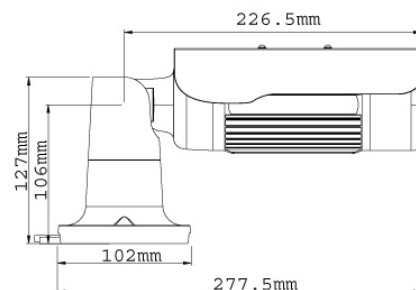

GV-BL130D 1.3MP H.264 IR Bullet IP Camera

- 1.3 megapixel progressive scan CMOS
  - Dual streams from H.264 and MJPEG
  - Up to 30 fps at 1280 x 1024
  - Intelligent IR
  - Ingress protection (IP66)
  - Cable-concealed bracket preventing cable from being cut
  - One alarm input and sensor output
  - Memory Card Slot
  - 2-way audio
  - Wide Dynamic Range (WDR)
  - Motion detection
  - Tampering alarm
  - Privacy mask
  - IP address filtering
  - DC 12V / AC 24V / PoE
  - Removable IR-cut filter for Day/Night function
  - Supports iPhone, iPad, Android & 3GPP
  - 31 languages on Web interface
  - ONVIF conformant
2. ** No Memory Card Slot & local storage function for Argentina.*

The Bullet Camera features a weather sealed and IP66 rating housing for outdoor use. The camera also features 16 IR LEDs for infrared illumination in night vision applications. Additionally, the Bullet Camera supports both DC 12V and AC 24V power supply.

Active Tampering Alarm

Camera Shift

Camera		
Image Sensor	1/2.5" progressive scan CMOS "	
Picture Elements	1280 (H) x 1024 (V)	
Minimum Illumination	Color	1 Lux (1/30 sec), 0.5 Lux (1/5 sec)
	B/W	0 Lux at F/1.2
	IR ON	
Shutter Speed	Automatic, Manual (1/5 ~ 1/8000 sec)	
White Balance	Automatic, Manual (2800K ~ 8500K)