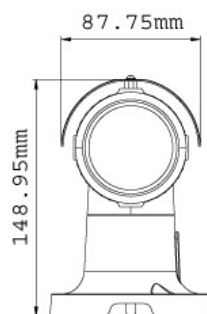

GV-BL120D 1.3MP H.264 Low Lux IR Bullet IP Camera

- 1.3 megapixel progressive scan Low Lux CMOS
- Dual streams from H.264 and MJPEG
- Up to 30 fps at 1280 x 1024
- Intelligent IR
- Ingress protection (IP66)
- Cable-concealed bracket preventing cable from being cut
- One alarm input and sensor output
- Memory Card Slot
- 2-way audio
- Wide Dynamic Range (WDR)
- Motion detection
- Tampering alarm
- Privacy mask
- IP address filtering
- DC 12V / AC 24V / PoE
- Removable IR-cut filter for Day/Night function
- Supports iPhone, iPad, Android & 3GPP
- 31 languages on Web interface
- ONVIF conformant

* No Memory Card Slot & local storage function for Argentina.

The Bullet Camera features a weather sealed and IP66 rating housing for outdoor use. The camera also features 16 IR LEDs for infrared illumination in night vision applications. Additionally, the Bullet Camera supports both DC 12V and AC 24V power supply.

Active Tampering Alarm

Camera Shift