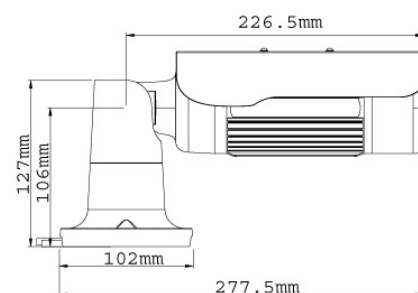

GV-BL120D 1.3MP H.264 Low Lux IR Bullet IP Camera

- 1.3 megapixel progressive scan Low Lux CMOS
- Dual streams from H.264 and MJPEG
- Up to 30 fps at 1280 x 1024
- Intelligent IR
- Ingress protection (IP66)
- Cable-concealed bracket preventing cable from being cut
- One alarm input and sensor output
- Memory Card Slot
- 2-way audio
- Wide Dynamic Range (WDR)
- Motion detection
- Tampering alarm
- Privacy mask
- IP address filtering
- DC 12V / AC 24V / PoE
- Removable IR-cut filter for Day/Night function
- Supports iPhone, iPad, Android & 3GPP
- 31 languages on Web interface
- ONVIF conformant

* No Memory Card Slot & local storage function for Argentina.

The Bullet Camera features a weather sealed and IP66 rating housing for outdoor use. The camera also features 16 IR LEDs for infrared illumination in night vision applications. Additionally, the Bullet Camera supports both DC 12V and AC 24V power supply.

Active Tampering Alarm

Camera Shift